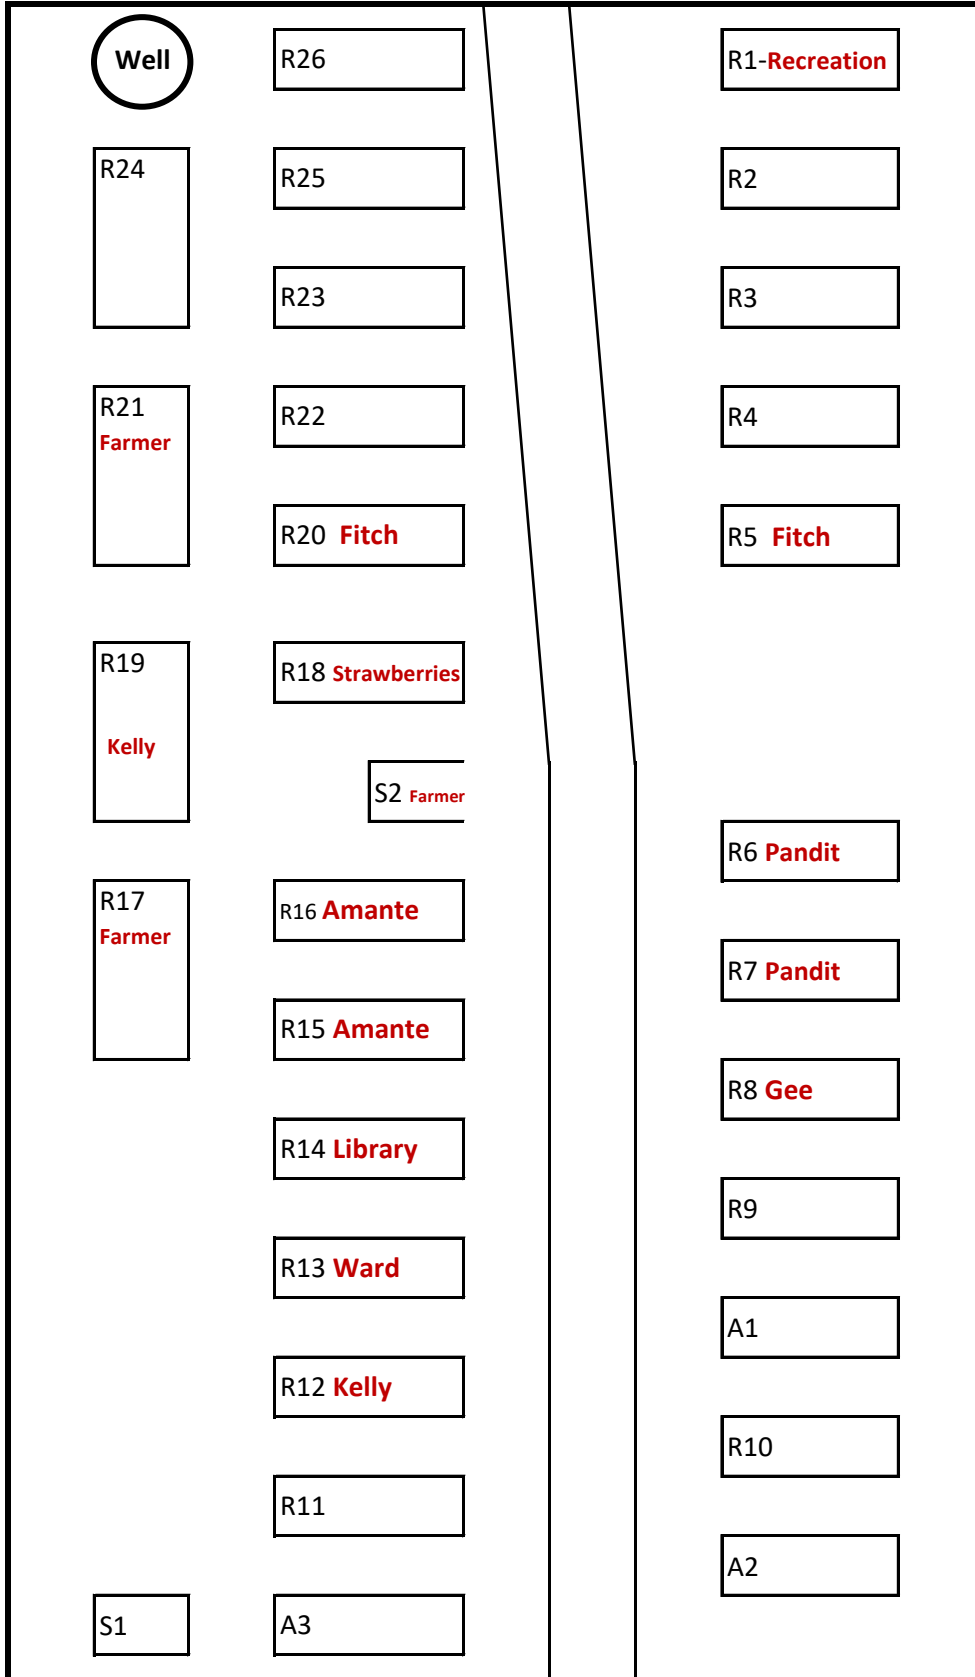

# Norfolk Community Garden Plot Plan

EAST GATE

Plot Size Key:
Regular (R) = 12'
Small (S) = 6'
Accessible (A) = 10'

Plot map not to scale.  
 Plots in each category are the same size.  
 (see size key above)

Plots with names=taken. Plots may be in process. Ask for availability.

WEST GATE